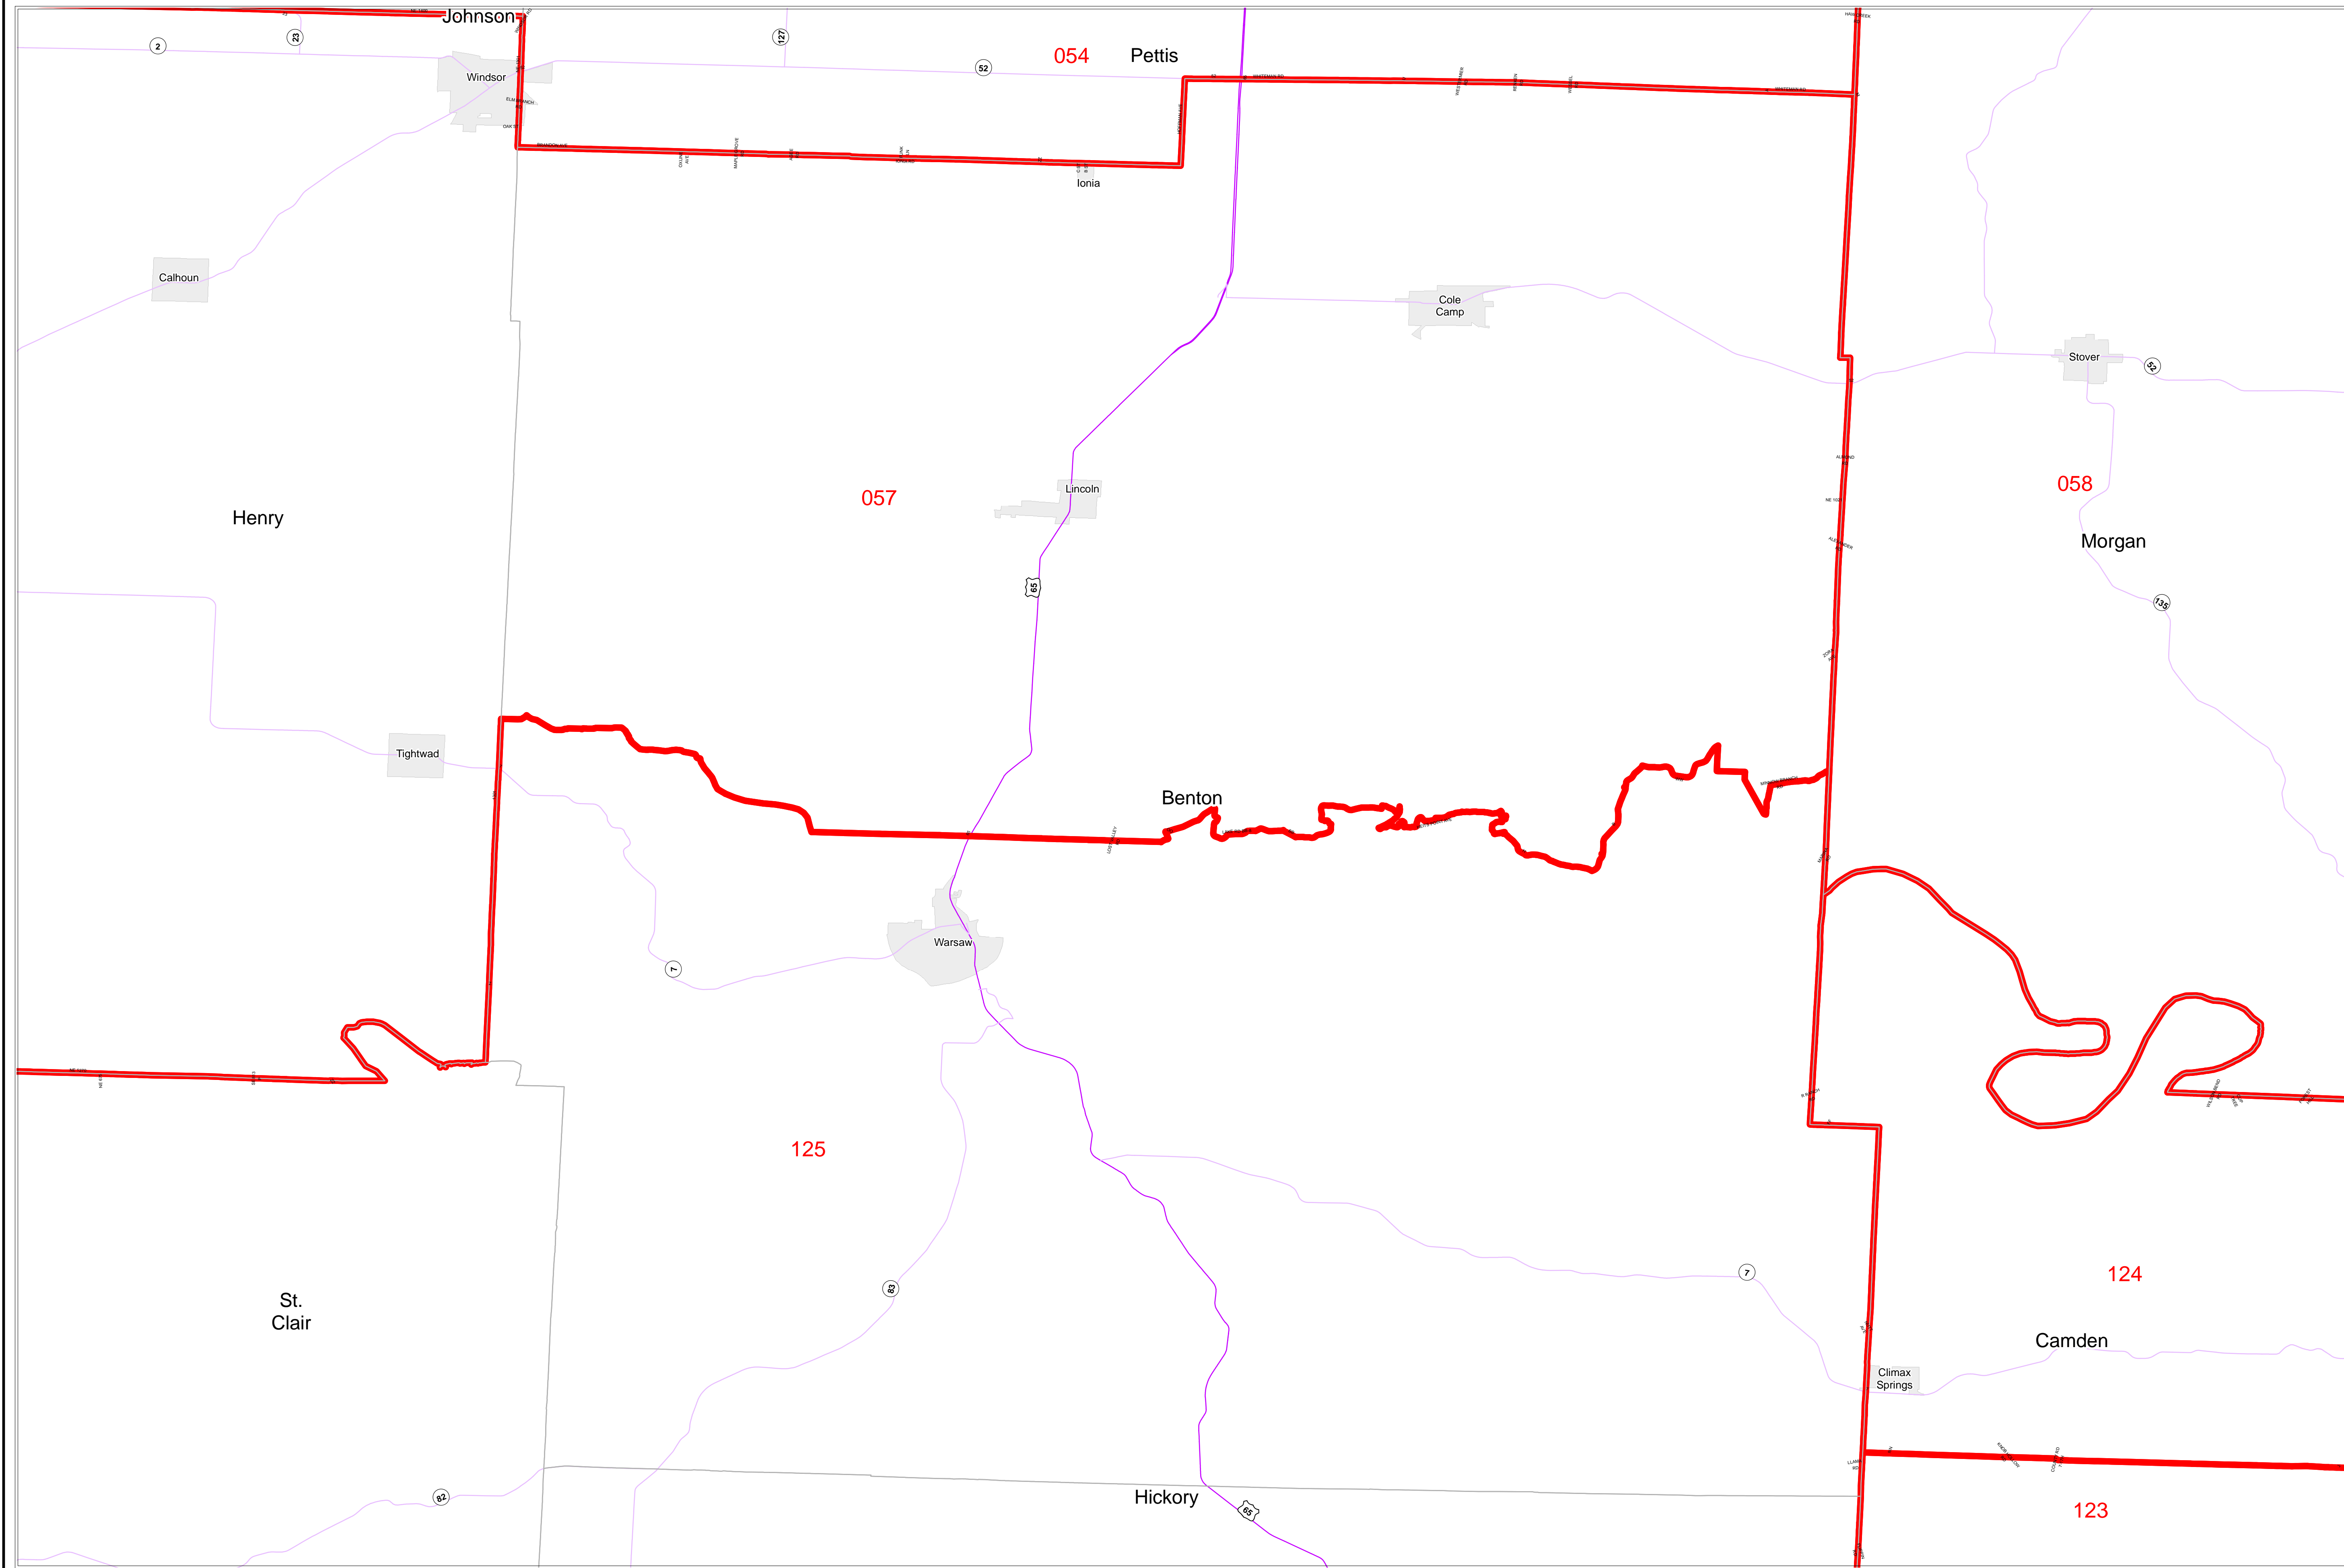

House Apportionment Plan 2011

Missouri Appellate Apportionment Commission